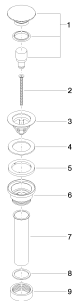

Sink - CL.1

Drain Umbrella drain 1 1/4" - polished chrome

Article number: 10 125 970-00 0010

Sink - CL.1

Drain Umbrella drain 1 1/4" - polished chrome

Article number: 10 125 970-00 0010

Other surface finishes

platinum matte

10 125 970-06 0010

platinum

10 125 970-08 0010

Dark Brass matte

10 125 970-16 0010

Dark Bronze matte

10 125 970-17 0010

black matte

10 125 970-33 0010

Cyprum

10 125 970-49 0010

Dark Platinum matte

10 125 970-99 0010

More custom finish options are available via special production (xTra Service). Please see our finish matrix for availability and pricing or contact a Dornbracht representative.

Spare parts list

Number	Item Number	Designation	Number of units
--------	-------------	-------------	-----------------