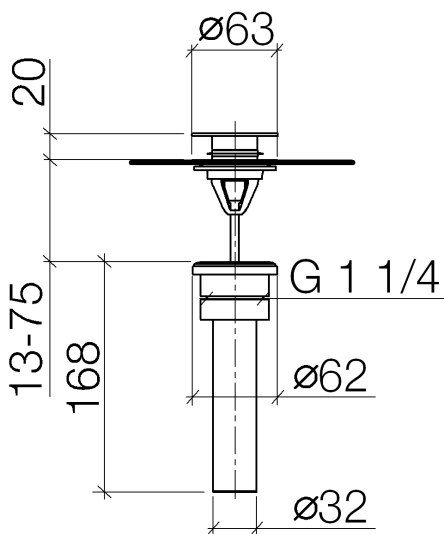

Sink - CL.1

Drain Umbrella drain 1 1/4" - polished chrome

Article number: 10 125 970-00 0010

- push to open/close
- Suitable only for basins with overflow.

polished chrome

Dimensional drawing

All dimensions in mm / inch = mm x 0,0394

Sink - CL.1

Drain Umbrella drain 1 1/4" - polished chrome

Article number: 10 125 970-00 0010

Sink - CL.1

Drain Umbrella drain 1 1/4" - polished chrome

Article number: 10 125 970-00 0010

Other surface finishes